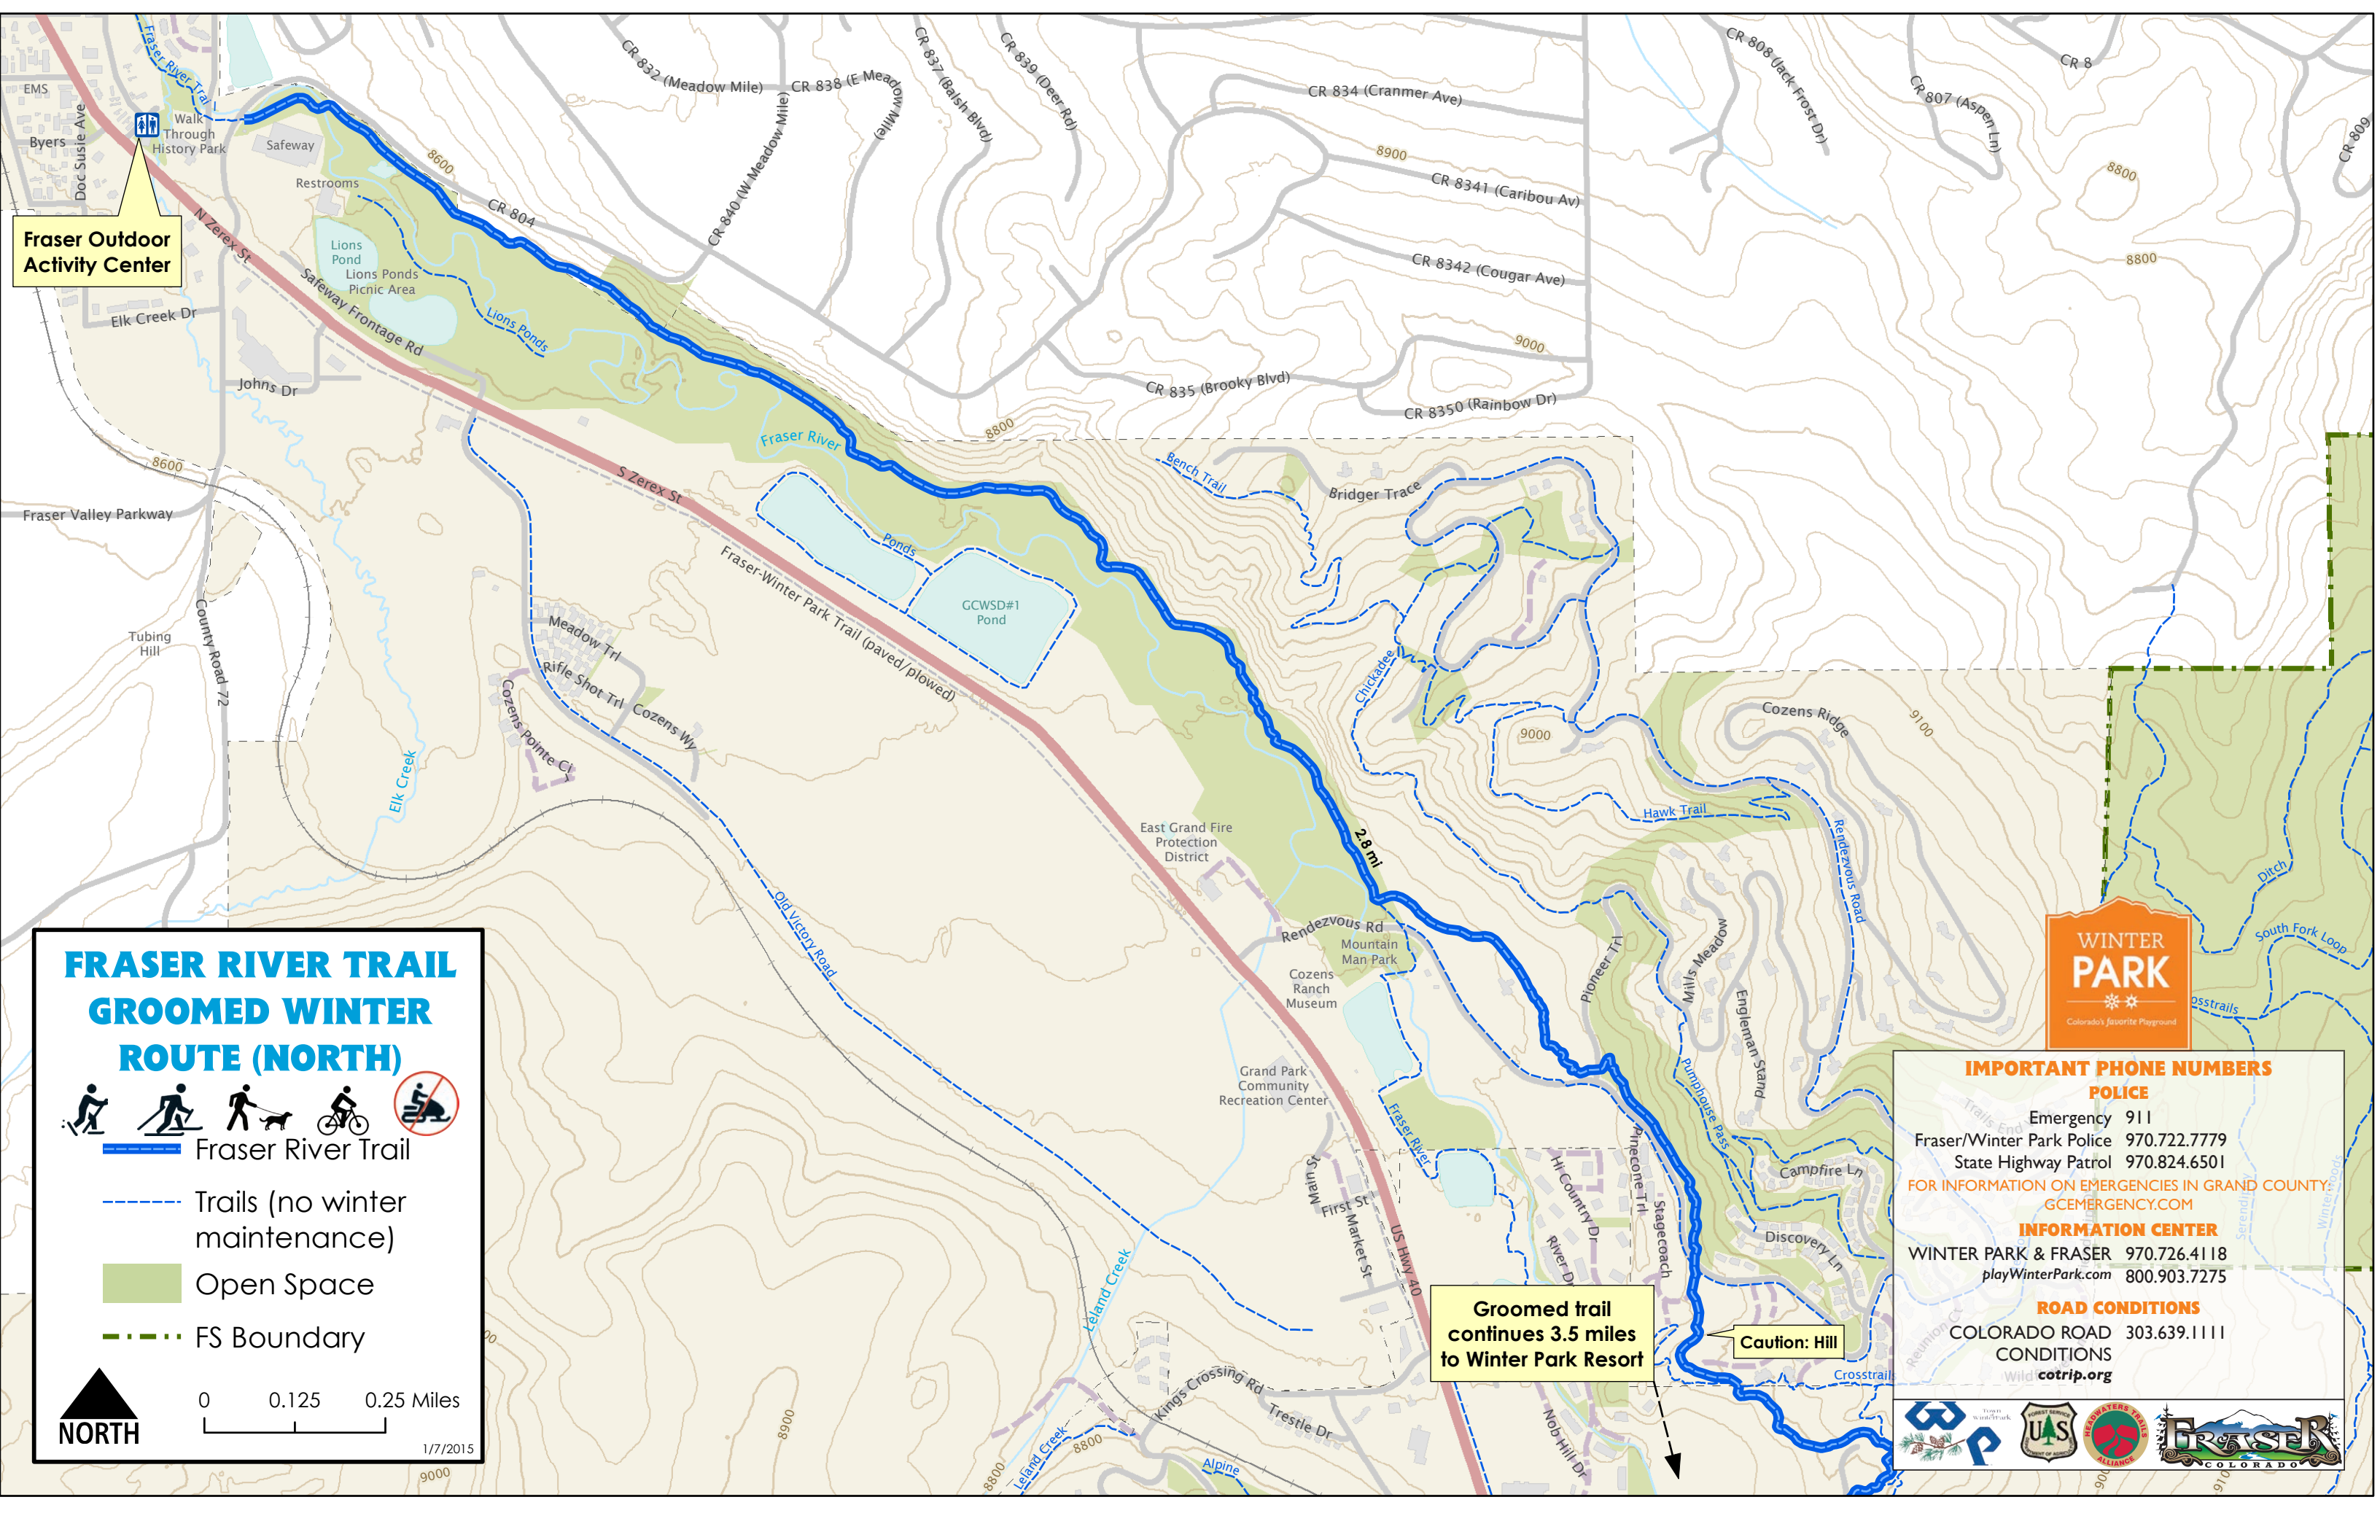

ROAD CONDITIONS
 COLORADO ROAD 303.639.1111
cotrip.org

Groomed trail continues 2.5 miles to Safeway

Winter Park & Fraser Visitors Center

Groomed Fraser River Trail (winter) 6 miles

To Winter Park Resort via Winter Park Drive

FRASER RIVER TRAIL GROOMED WINTER ROUTE (SOUTH)

- Fraser River Trail
- Trails (no winter maintenance)
- Open Space
- FS Boundary

0 0.125 0.25 Miles

NORTH

1/7/2015

Fraser Outdoor Activity Center

WINTER PARK
Colorado's Favorite Playground

FRASER RIVER TRAIL GROOMED WINTER ROUTE (NORTH)

Fraser River Trail

 Trails (no winter maintenance)

 Open Space

 FS Boundary

0 0.125 0.25 Miles

NORTH

1/7/2015