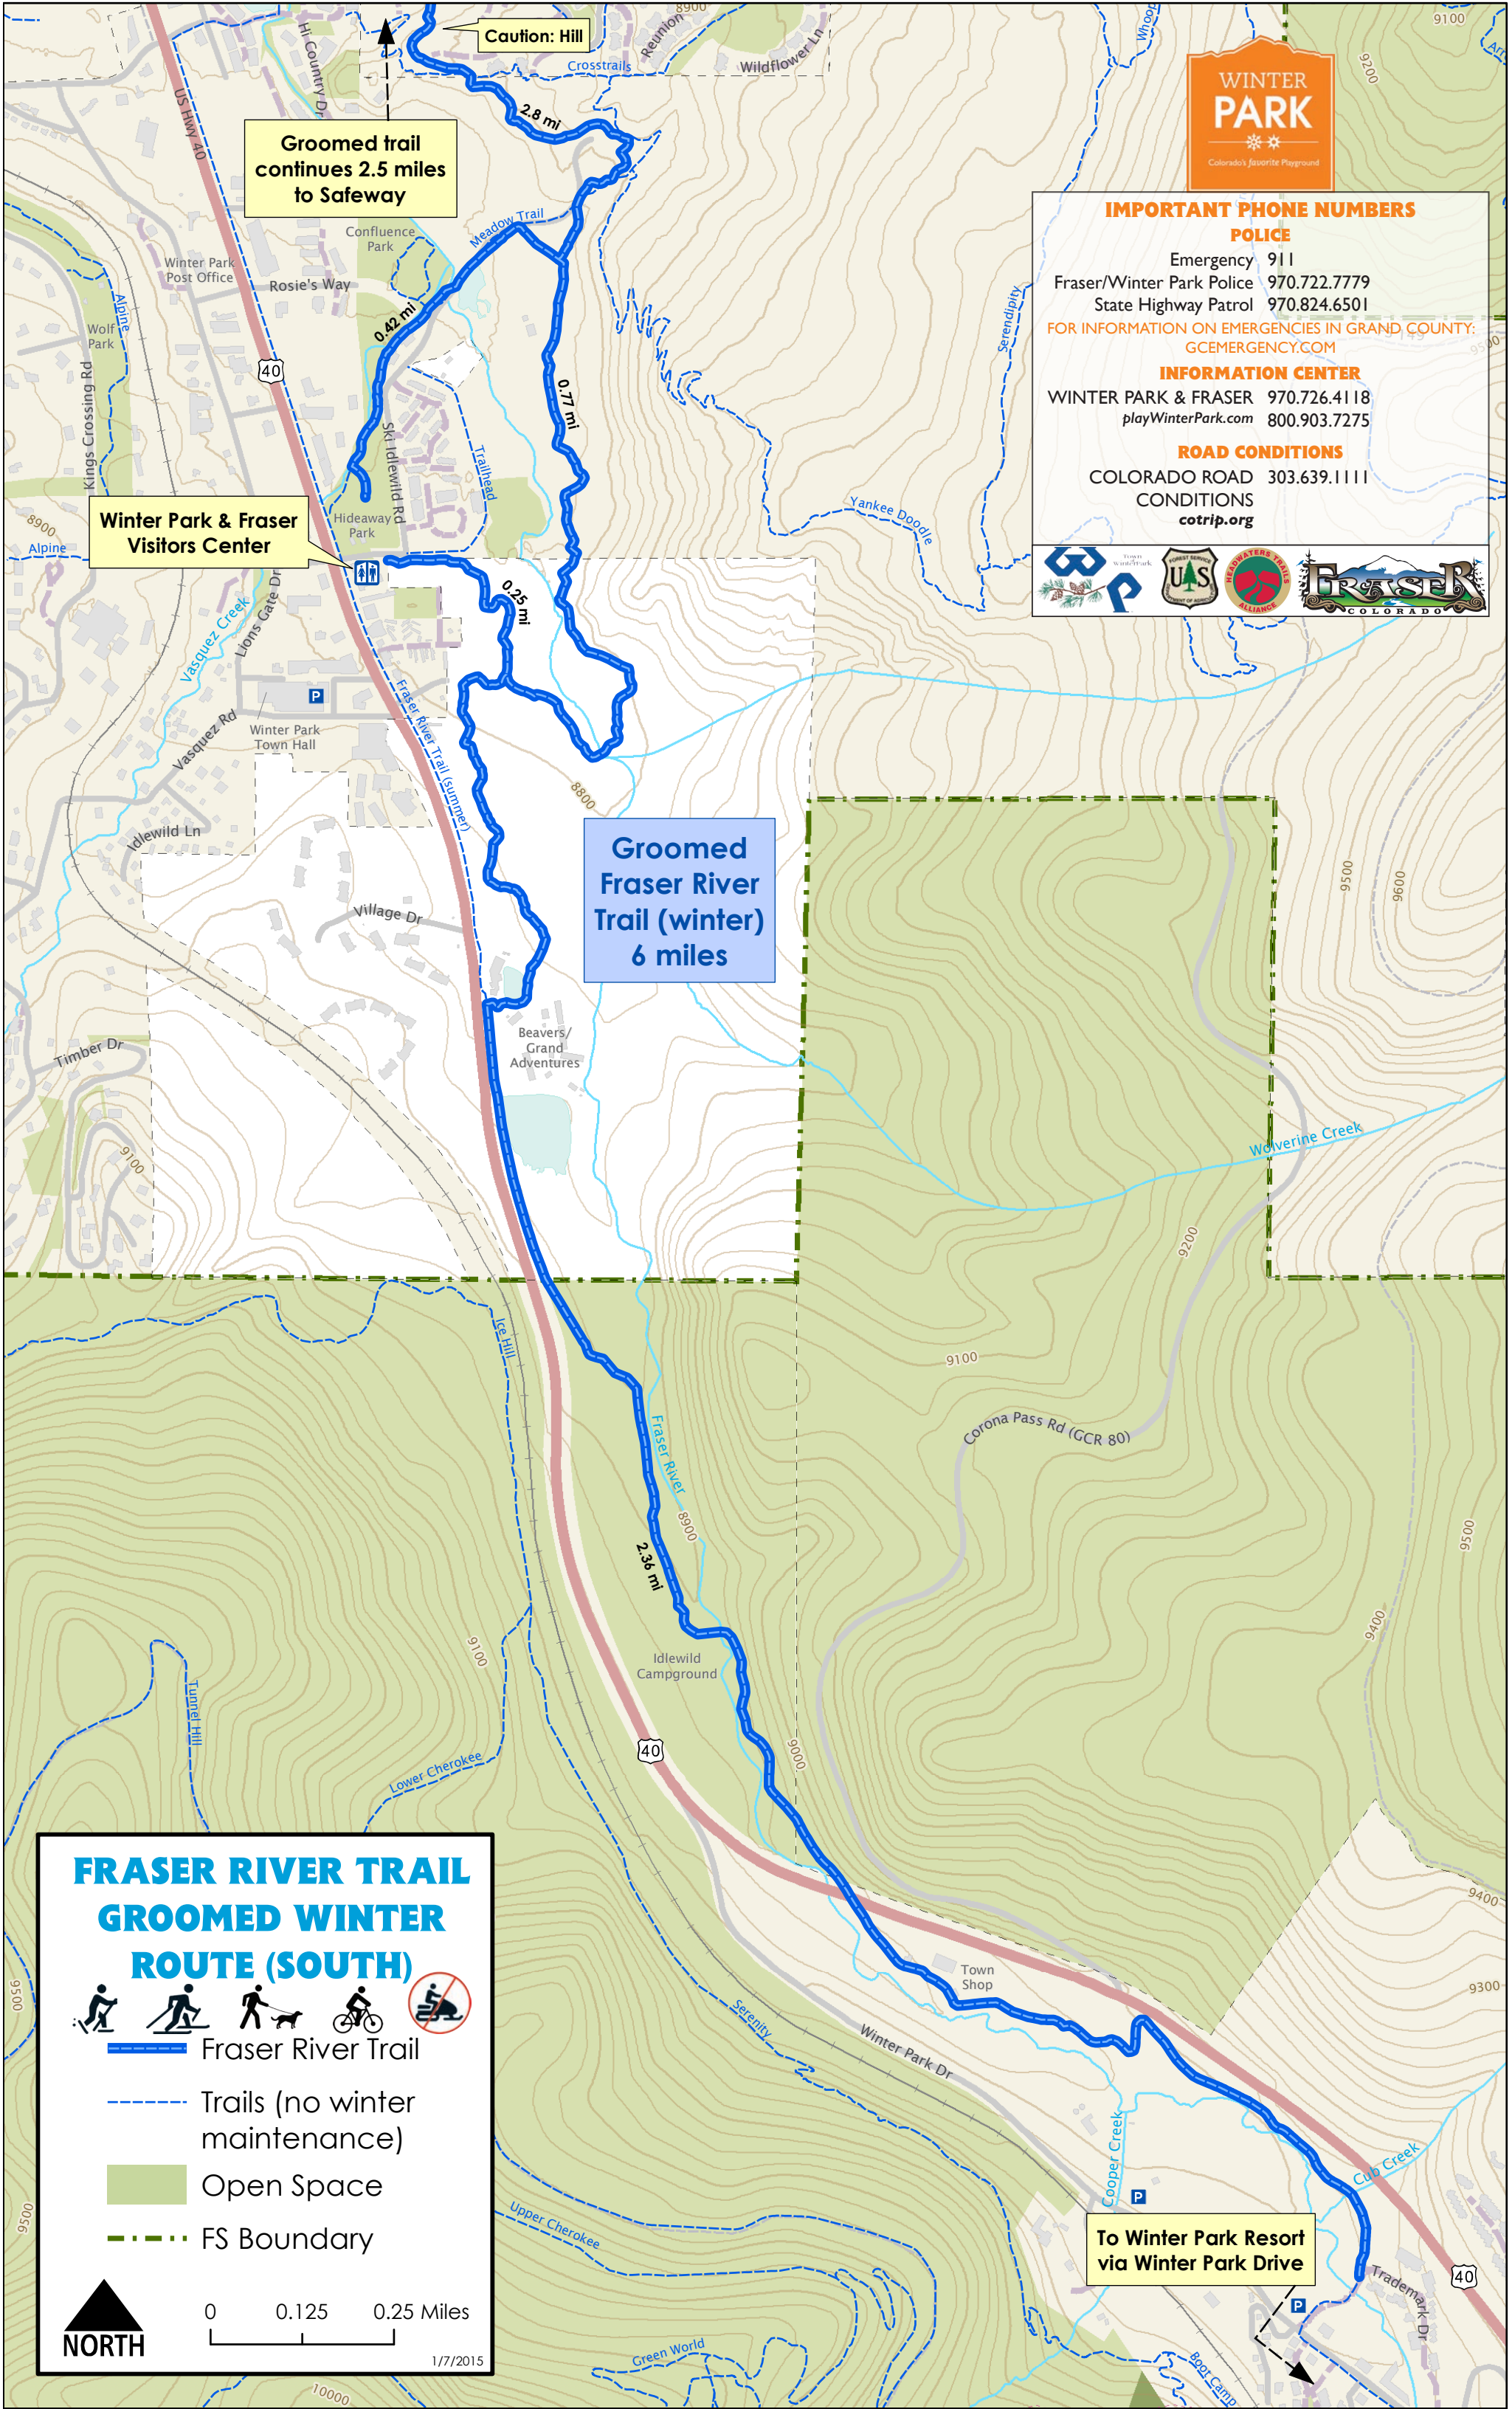

ROAD CONDITIONS
 COLORADO ROAD 303.639.1111
cotrip.org

Groomed trail continues 2.5 miles to Safeway

Winter Park & Fraser Visitors Center

Groomed Fraser River Trail (winter) 6 miles

To Winter Park Resort via Winter Park Drive

FRASER RIVER TRAIL GROOMED WINTER ROUTE (SOUTH)

- Fraser River Trail
- Trails (no winter maintenance)
- Open Space
- FS Boundary

0 0.125 0.25 Miles

NORTH

1/7/2015

Fraser Outdoor Activity Center

WINTER PARK
Colorado's Favorite Playground

FRASER RIVER TRAIL GROOMED WINTER ROUTE (NORTH)

Fraser River Trail

 Trails (no winter maintenance)

 Open Space

 FS Boundary

0 0.125 0.25 Miles

NORTH

1/7/2015